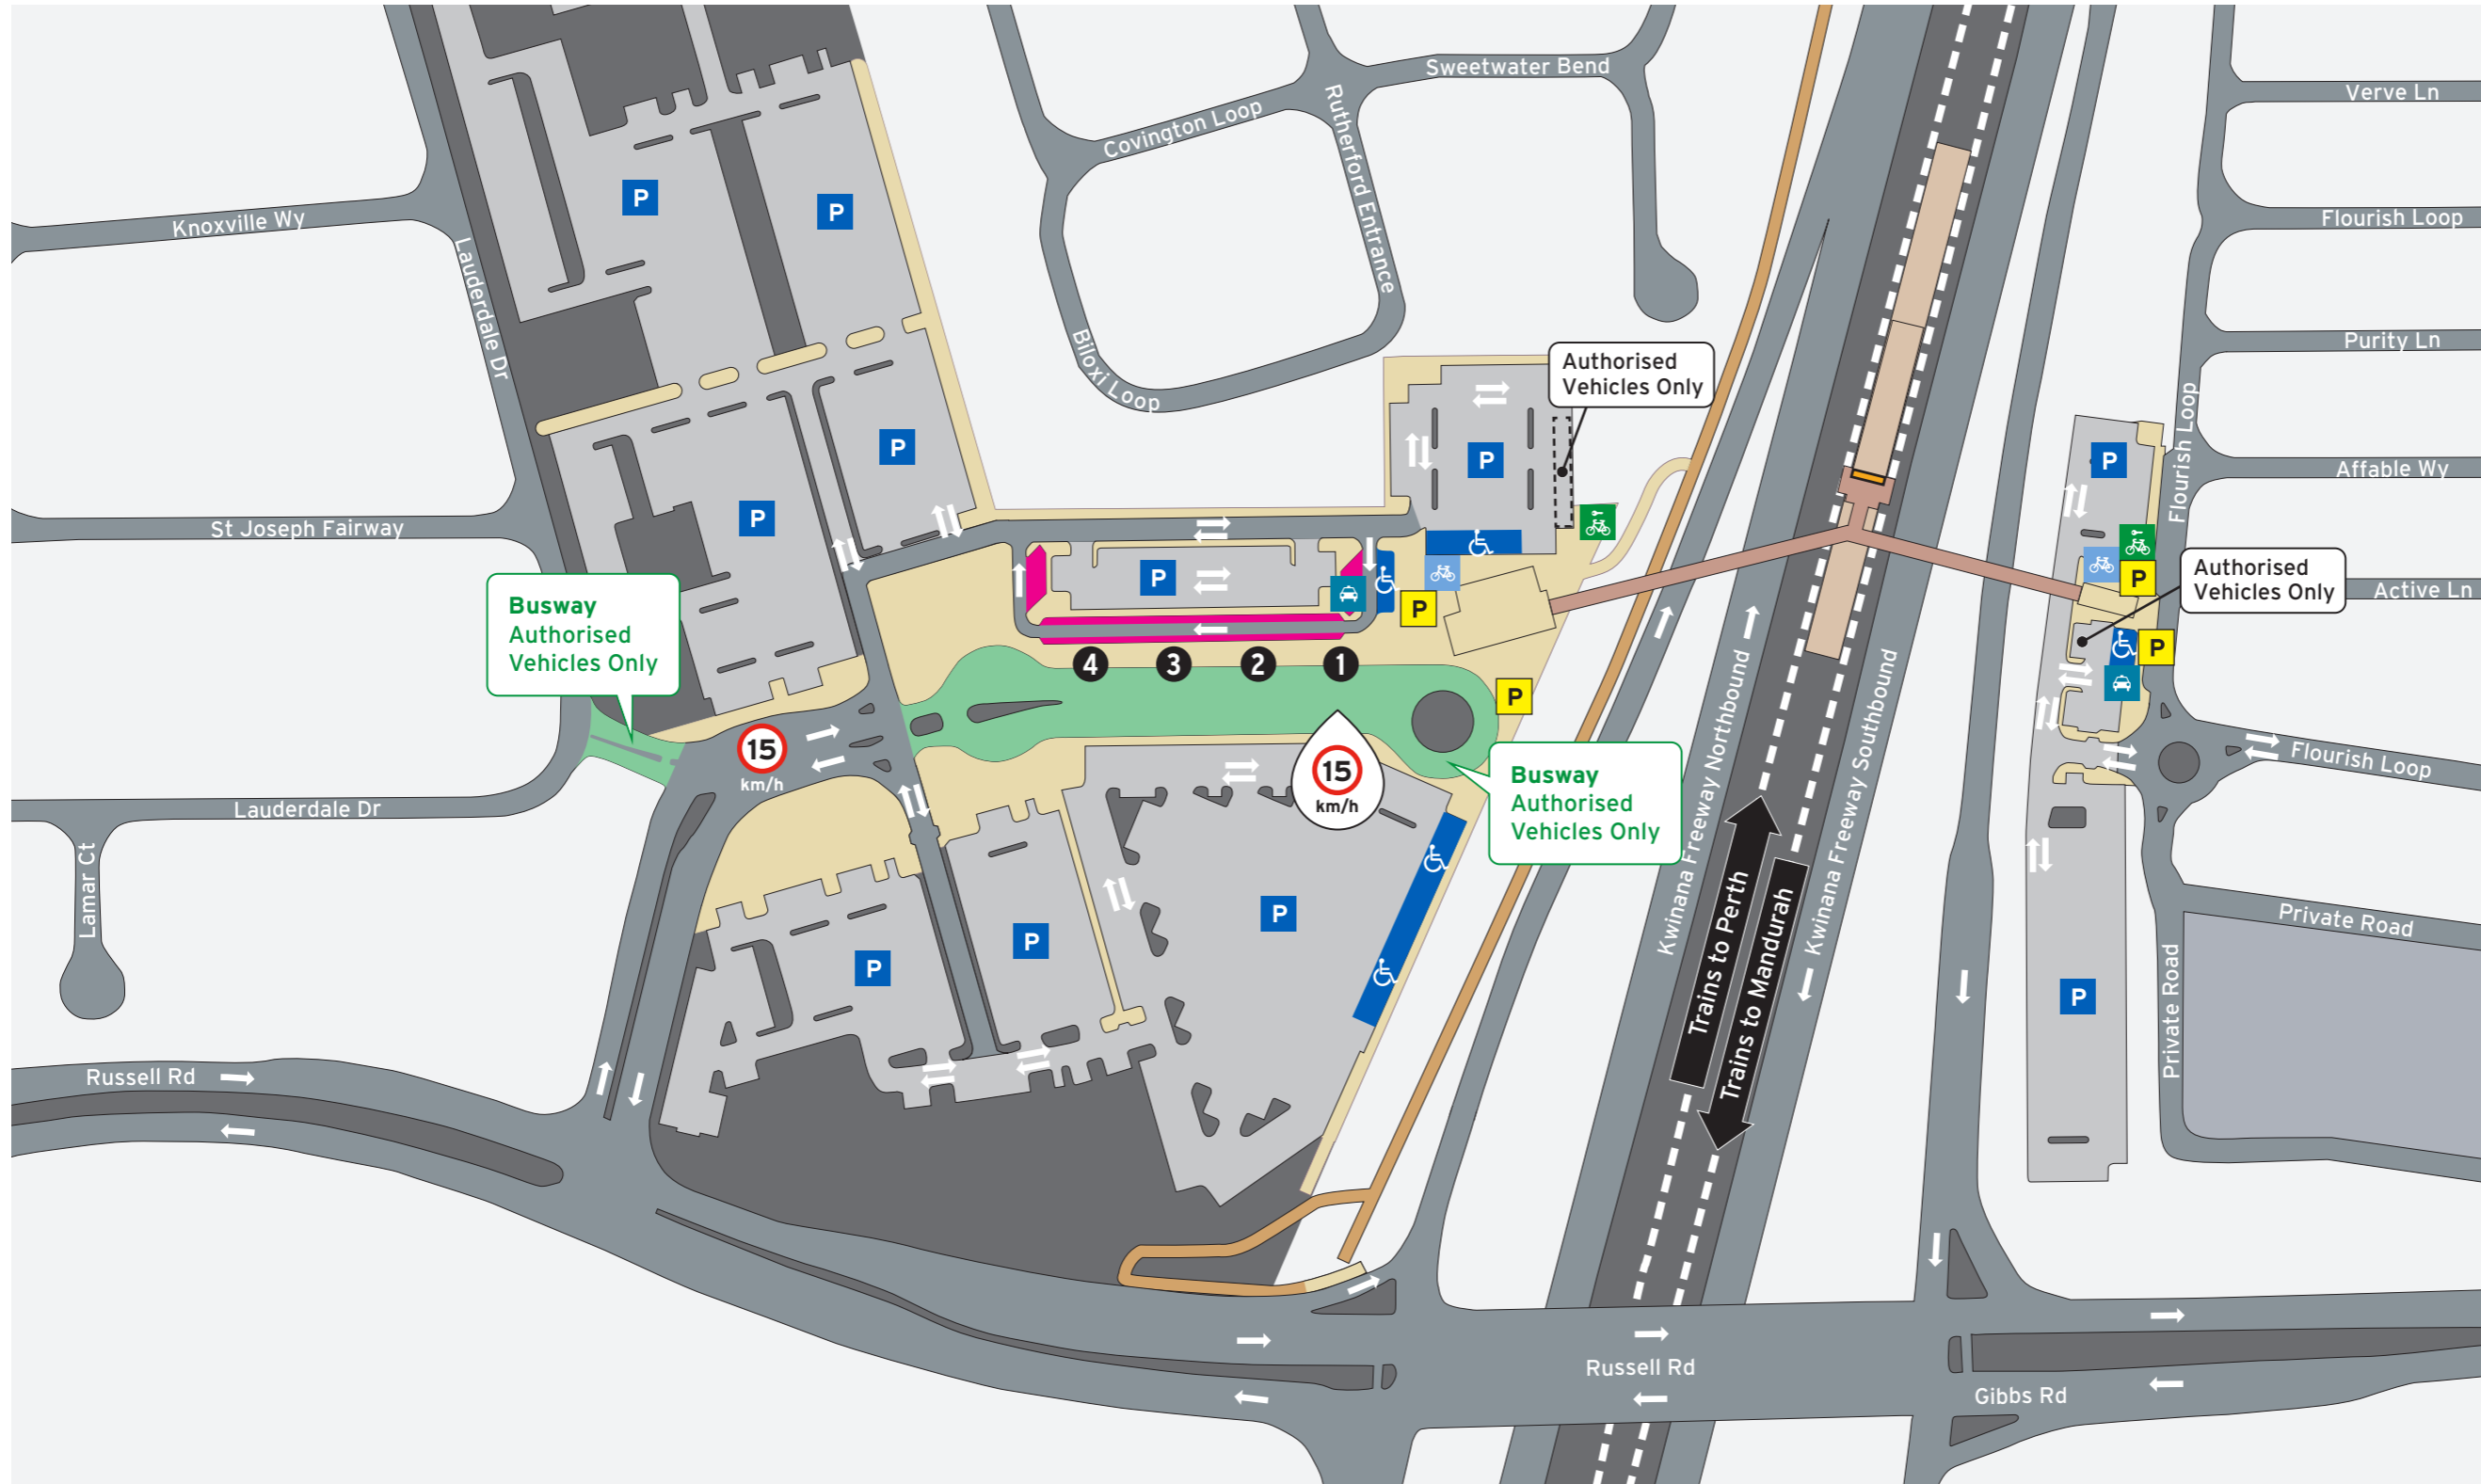

Bus Stands

Stand	Route
1	534, 535, 536
2	537
3	525, 526
4	527

949 Express*	Train replacement to Perth
909 All Stations	Train replacement to Perth
909 All Stations	Train replacement to Mandurah Stn

*operates during scheduled track work only

Legend

North Point	Bus Stand Number	Toilets - Male & Female Accessible Baby Change Room	Transperth Parking	Stairs	Road	Concourse & Ramp
Walking/Accessible Path	Ticket Barrier	Escalator	Non-Accessible Area	Platform	Principal Shared Path	Busway
Bicycle Access	Lift	Pathways	Platform			

This parking charge applies to all vehicles.

For more information on parking your vehicle visit transperth.wa.gov.au

Legend

- | | | | | | | |
|---|--|---|---|---|--|---|
|
North Point

Scale
0 35m | <ul style="list-style-type: none"> 1 Bus Stand Number | <ul style="list-style-type: none"> P Transperth Parking P ACROD Parking P SmartParker Machine Short Term Parking | <ul style="list-style-type: none"> Bike Shelter Bike U-rails Taxi | <ul style="list-style-type: none"> Ticket Barrier | <ul style="list-style-type: none"> Road Pathways Non-Accessible Area Platform | <ul style="list-style-type: none"> Concourse & Ramp Principal Shared Path Busway |
|---|--|---|---|---|--|---|